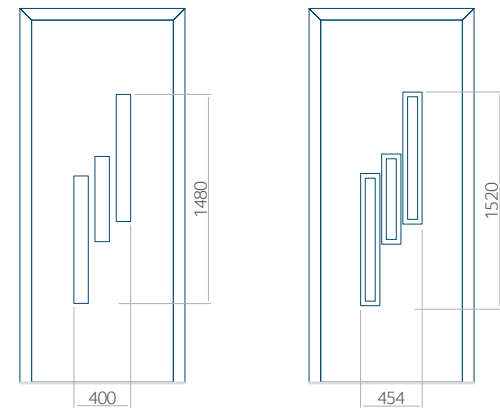

15 Paneelmodel

PVC	ALU	WOOD
●	●	●

Kleuren

AP/SAL	RAL	TEKNOS/RAL
●	●	●

Vulling

HPL	ALU	WOOD
●	●	●

INOX-versiering

PVC	ALU	WOOD
●	●	●

Minimale paneelafmetingen

PVC	ALU	WOOD
600x1650	600x1650	340x1400

Maximale paneelafmetingen

PVC	ALU	WOOD
900x2100	1100x2300	840x2240

Wij bieden panelen met twee soorten vulling aan: of uit poliurethaan schuim en multiplex (de PLUS-vulling) of uit geëxtrudeerd polystyreen (XPS) (de Classic-vulling).
Onafhankelijk daarvan zijn de panelen verkrijgbaar in dikten van 24, 36 of 48 mm. De buitenkant van onze panelen maken wij of uit HPL-platen, uit PVC en aluminium of uit aluminium platen, naar gelang de wensen van de klant en de technische vereisten. HPL-platen worden beplakt met folie, aluminium platen worden gepoedercoat. Houten deurpanelen zijn verkrijgbaar met dikten van 24, 36 of 46 mm.