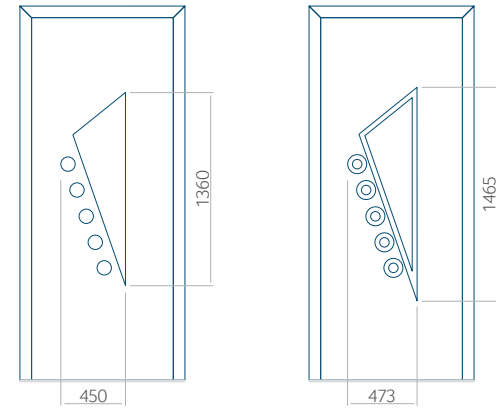

17 Paneelmodel

PVC	ALU	WOOD
☒	☒	☐

Kleuren

AP/SAL	RAL	TEKNOS/RAL
☒	☒	☐

Vulling

HPL	ALU	WOOD
☒	☒	☐

INOX-versiering

PVC	ALU	WOOD
☒	☒	☐

Minimale paneelafmetingen

PVC	ALU	WOOD
600x1650	600x1650	☐

Maximale paneelafmetingen

PVC	ALU	WOOD
900x2100	1100x2300	☐

Wij bieden panelen met twee soorten vulling aan: of uit poliurethaan schuim en multiplex (de PLUS-vulling) of uit geëxtrudeerd polystyreen (XPS) (de Classic-vulling).
Onafhankelijk daarvan zijn de panelen verkrijgbaar in dikten van 24, 36 of 48 mm. De buitenkant van onze panelen maken wij of uit HPL-platen, uit PVC en aluminium of uit aluminium platen, naar gelang de wensen van de klant en de technische vereisten. HPL-platen worden beplakt met folie, aluminium platen worden gepoedercoat. Houten deurpanelen zijn verkrijgbaar met dikten van 24, 36 of 46 mm.