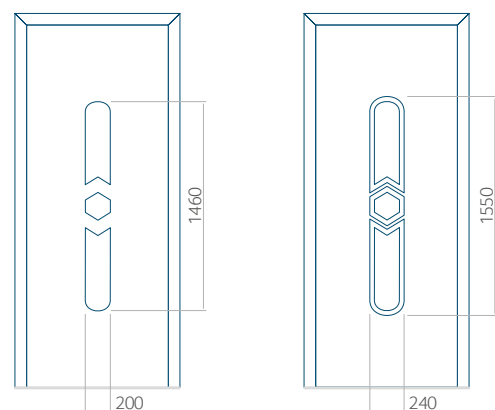

06 Paneelmodel

PVC	ALU	WOOD
☒	☒	☒

Kleuren

AP/SAL	RAL	TEKNOS/RAL
☒	☒	☒

Vulling

HPL	ALU	WOOD
☒	☒	☒

INOX-versiering

PVC	ALU	WOOD
☒	☒	☐

Minimale paneelafmetingen

PVC	ALU	WOOD
600x1650	600x1650	340x1400

Maximale paneelafmetingen

PVC	ALU	WOOD
900x2100	1100x2300	840x2240

Wij bieden panelen met twee soorten vulling aan: of uit poliurethaan schuim en multiplex (de PLUS-vulling) of uit geëxtrudeerd polystyreen (XPS) (de Classic-vulling).

Onafhankelijk daarvan zijn de panelen verkrijgbaar in dikten van 24, 36 of 48 mm. De buitenkant van onze panelen maken wij of uit HPL-platen, uit PVC en aluminium of uit aluminium platen, naar gelang de wensen van de klant en de technische vereisten. HPL-platen worden beplakt met folie, aluminium platen worden gepoedercoat. Houten deurpanelen zijn verkrijgbaar met dikten van 24, 36 of 46 mm.