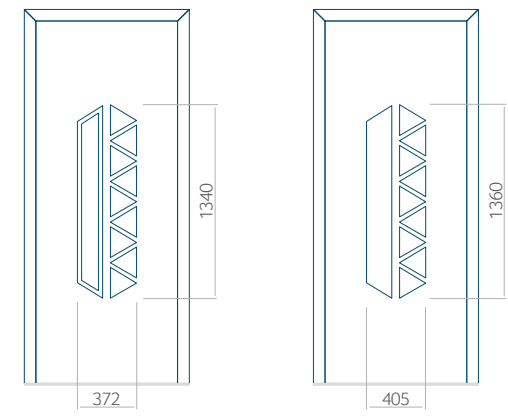

Let op! Buitenaanzicht.
Het motief veranderd niet tijdens het veranderen van de kant, waar de klink zit.

38 Paneelmodel

PVC	ALU	WOOD
☒	☒	☐

Kleuren

AP/SAL	RAL	TEKNOS/RAL
☒	☒	☐

Vulling

HPL	ALU	WOOD
☒	☒	☐

INOX-versiering

PVC	ALU	WOOD
☒	☒	☐

Minimale paneelafmetingen

PVC	ALU	WOOD
600x1650	600x1650	☐

Maximale paneelafmetingen

PVC	ALU	WOOD
900x2100	1100x2300	☐

Wij bieden panelen met twee soorten vulling aan: of uit poliurethaan schuim en multiplex (de PLUS-vulling) of uit geëxtrudeerd polystyreen (XPS) (de Classic-vulling).
Onafhankelijk daarvan zijn de panelen verkrijgbaar in dikten van 24, 36 of 48 mm. De buitenkant van onze panelen maken wij of uit HPL-platen, uit PVC en aluminium of uit aluminium platen, naar gelang de wensen van de klant en de technische vereisten. HPL-platen worden beplakt met folie, aluminium platen worden gepoedercoat. Houten deurpanelen zijn verkrijgbaar met dikten van 24, 36 of 46 mm.