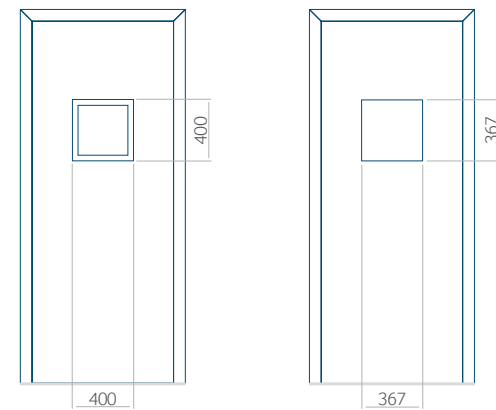

37 Paneelmodel

PVC	ALU	WOOD
●	●	●

Kleuren

AP/SAL	RAL	TEKNOS/RAL
●	●	●

Vulling

HPL	ALU	WOOD
●	●	●

INOX-versiering

PVC	ALU	WOOD
●	●	●

Minimale paneelafmetingen

PVC	ALU	WOOD
600x1650	600x1650	340x1400

Maximale paneelafmetingen

PVC	ALU	WOOD
900x2100	1100x2300	840x2240

Let op! Buitenaanzicht.
Het motief verandert niet tijdens het veranderen van de kant, waar de klink zit.