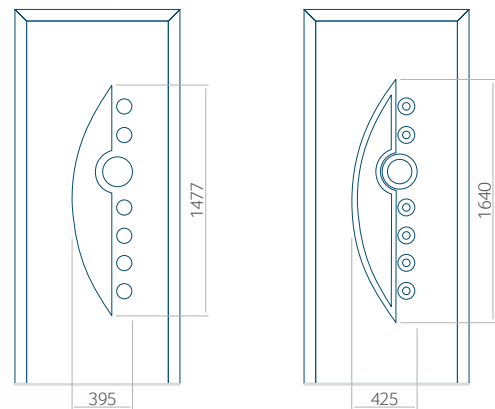

03 Paneelmodel

PVC	ALU	WOOD
☒	☒	☐

Kleuren

AP/SAL	RAL	TEKNOS/RAL
☒	☒	☐

Vulling

HPL	ALU	WOOD
☒	☒	☐

INOX-versiering

PVC	ALU	WOOD
☒	☒	☐

Minimale paneelafmetingen

PVC	ALU	WOOD
600x1650	600x1650	☐
INOX 600x1750	600x1750	☐

Maximale paneelafmetingen

PVC	ALU	WOOD
900x2100	1100x2300	☐

Wij bieden panelen met twee soorten vulling aan: of uit poliurethaan schuim en multiplex (de PLUS-vulling) of uit geëxtrudeerd polystyreen (XPS) (de Classic-vulling).
Onafhankelijk daarvan zijn de panelen verkrijgbaar in dikten van 24, 36 of 48 mm. De buitenkant van onze panelen maken wij of uit HPL-platen, uit PVC en aluminium of uit aluminium platen, naar gelang de wensen van de klant en de technische vereisten. HPL-platen worden beplakt met folie, aluminium platen worden gepoedercoat. Houten deurpanelen zijn verkrijgbaar met dikten van 24, 36 of 46 mm.