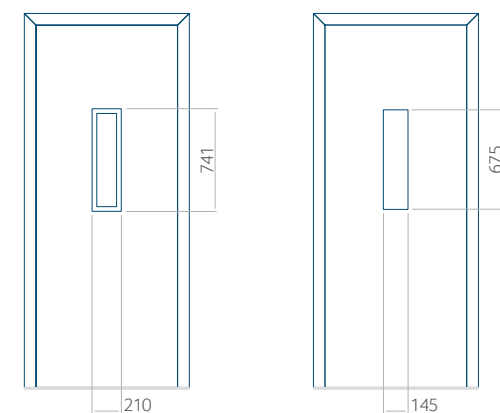

25 Paneelmodel

PVC	ALU	WOOD
☒	☒	☒

Kleuren

AP/SAL	RAL	TEKNOS/RAL
☒	☒	☒

Vulling

HPL	ALU	WOOD
☒	☒	☒

INOX-versiering

PVC	ALU	WOOD
☒	☒	☒

Minimale paneelafmetingen

PVC	ALU	WOOD
600x1650	600x1650	340x1400

Maximale paneelafmetingen

PVC	ALU	WOOD
900x2100	1100x2300	840x2240

Wij bieden panelen met twee soorten vulling aan: of uit poliurethaan schuim en multiplex (de PLUS-vulling) of uit geëxtrudeerd polystyreen (XPS) (de Classic-vulling).

Onafhankelijk daarvan zijn de panelen verkrijgbaar in dikten van 24, 36 of 48 mm. De buitenkant van onze panelen maken wij of uit HPL-platen, uit PVC en aluminium of uit aluminium platen, naar gelang de wensen van de klant en de technische vereisten. HPL-platen worden beplakt met folie, aluminium platen worden gepoedercoat. Houten deurpanelen zijn verkrijgbaar met dikten van 24, 36 of 46 mm.

26 Paneelmodel

PVC	ALU	WOOD
☒	☒	☒

Kleuren

AP/SAL	RAL	TEKNOS/RAL
☒	☒	☒

Vulling

HPL	ALU	WOOD
☒	☒	☒

INOX-versiering

PVC	ALU	WOOD
☒	☒	☒

Minimale paneelafmetingen

PVC	ALU	WOOD
600x1650	600x1650	340x1400

Maximale paneelafmetingen

PVC	ALU	WOOD
900x2100	1100x2300	840x2240

Let op! Buitenaanzicht.

Het motief verandert niet tijdens het veranderen van de kant, waar de klink zit.