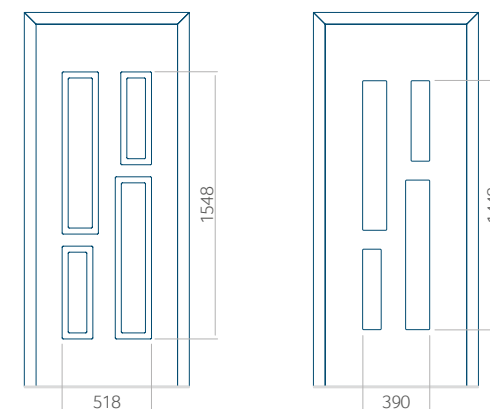

91 Paneelmodel

PVC	ALU	WOOD
☒	☒	☒

Kleuren

AP/SAL	RAL	TEKNOS/RAL
☒	☒	☒

Vulling

HPL	ALU	WOOD
☒	☒	☒

INOX-versiering

PVC	ALU	WOOD
☒	☒	☒

Minimale paneelafmetingen

PVC	ALU	WOOD
600x1650	600x1650	340x1400

Maximale paneelafmetingen

PVC	ALU	WOOD
900x2100	1100x2300	840x2240

Let op! Buitenaanzicht.

Het motief verandert niet tijdens het veranderen van de kant, waar de klink zit.