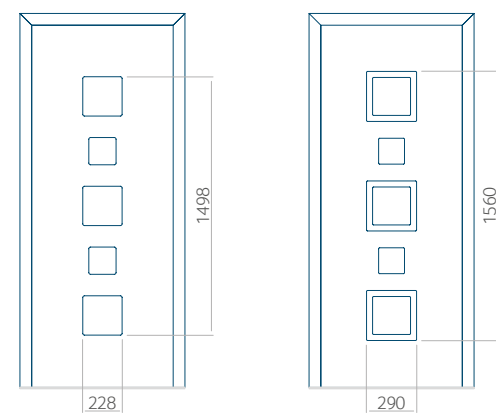

95 Paneelmodel

PVC	ALU	WOOD
☒	☒	☒

Kleuren

AP/SAL	RAL	TEKNOS/RAL
☒	☒	☒

Vulling

HPL	ALU	WOOD
☒	☒	☒

INOX-versiering

PVC	ALU	WOOD
☒	☒	☒

Minimale paneelafmetingen

PVC	ALU	WOOD
600x1650	600x1650	340x1400

Maximale paneelafmetingen

PVC	ALU	WOOD
900x2100	1100x2300	840x2240

Wij bieden panelen met twee soorten vulling aan: of uit poliurethaan schuim en multiplex (de PLUS-vulling) of uit geëxtrudeerd polystyreen (XPS) (de Classic-vulling).
Onafhankelijk daarvan zijn de panelen verkrijgbaar in dikten van 24, 36 of 48 mm. De buitenkant van onze panelen maken wij of uit HPL-platen, uit PVC en aluminium of uit aluminium platen, naar gelang de wensen van de klant en de technische vereisten. HPL-platen worden beplakt met folie, aluminium platen worden gepoedercoat. Houten deurpanelen zijn verkrijgbaar met dikten van 24, 36 of 46 mm.