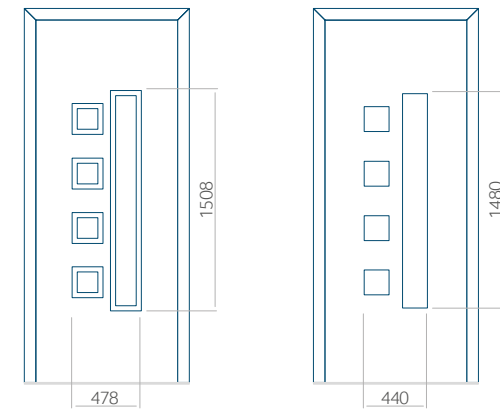

14 Paneelmodel

PVC	ALU	WOOD
☒	☒	☒

Kleuren

AP/SAL	RAL	TEKNOS/RAL
☒	☒	☒

Vulling

HPL	ALU	WOOD
☒	☒	☒

INOX-versiering

PVC	ALU	WOOD
☒	☒	☒

Minimale paneelafmetingen

PVC	ALU	WOOD
600x1650	600x1650	340x1400

Maximale paneelafmetingen

PVC	ALU	WOOD
900x2100	1100x2300	840x2240

Let op! Buitenaanzicht.
Het motief verandert niet tijdens het veranderen van de kant, waar de klink zit.